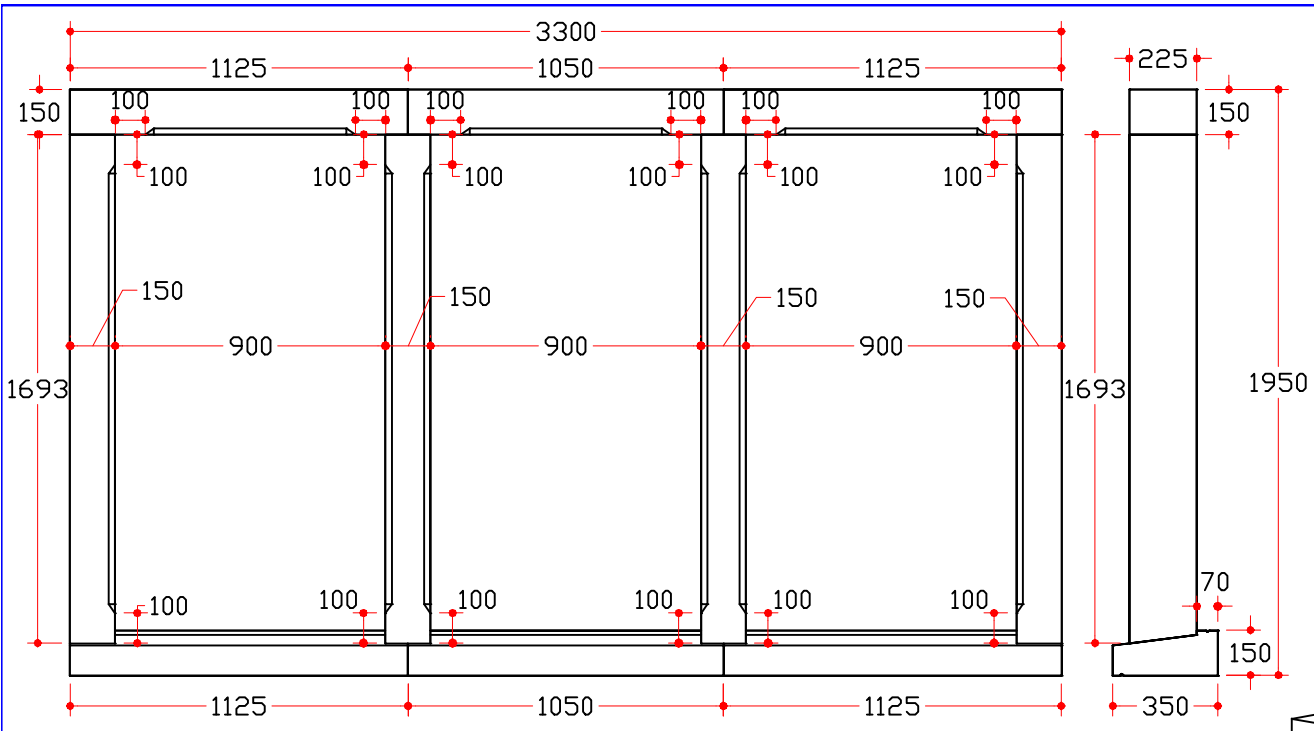

| | | |
|----|--------------|-----|
| A: | 1200x150x150 | 1pc |
| B: | 2500x150x150 | 2pc |

"▲": Bush Hammered

MOURNE GRANITE

Mourne Granite Ltd
 9 Mill Road
 Killeel
 Co Down
 Northern Ireland
 BT34 4AN

Tel. 00 44(0)28 4178 2213
 Fax. 00 44(0)28 4176 2866
 Email. info@mourne-granite.co.uk
 Web. www.mourne-granite.co.uk

| | 尺寸SIZE(mm) | | | QTY | m3 |
|---|------------|-----|-----|-----|--------|
| A | 1125 | 225 | 150 | 2 | 0.0759 |
| B | 1050 | 225 | 150 | 1 | 0.0354 |
| C | 1693 | 225 | 150 | 2 | 0.1143 |
| D | 1693 | 225 | 150 | 2 | 0.1143 |
| E | 1125 | 350 | 150 | 2 | 0.1181 |
| F | 1050 | 350 | 150 | 1 | 0.0551 |
| | | | | | 0.5132 |